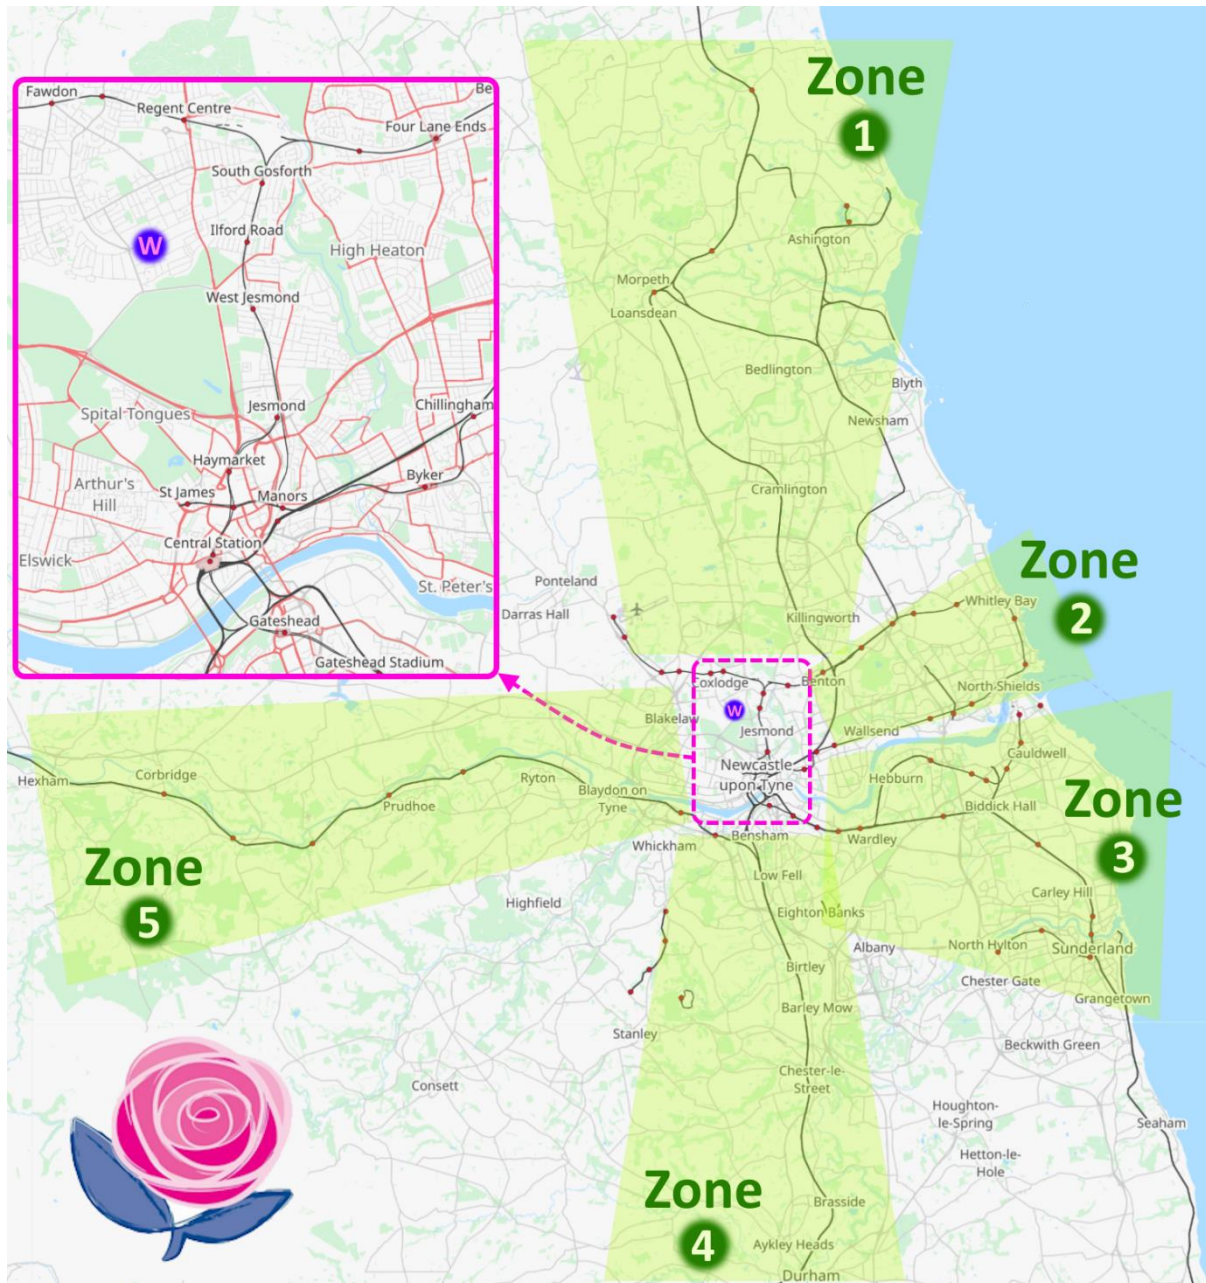

Travelling to School

Westfield is located in the heart of Gosforth, we are able to offer easy access to the school through a number of transport links. Many of our pupils choose to walk to school or travel by car, our site is easily accessible for on site drop off and pick up at the start and end of the day.

The school is in close proximity to a number of metro stations – South Gosforth, Regent Centre and Ilford Road. Newcastle Central Station is just a short walk from the Town Moor and we are a stones throw from Gosforth High Street where there are several stops for a number of bus routes.

Zone 2

Coast Area
Metro from Tynemouth, Cullercoats and Whitley Bay

Zone 3

Metro and Rail from Sunderland and South Shields

Zone 4

Rail and some Metro stations from Gateshead and Durham

Zone 5

Rail from West Northumberland Hexham, Corbridge, Wylam

Main pink area Westfield School in relation to South Gosforth Metro, Ilford and West Jesmond