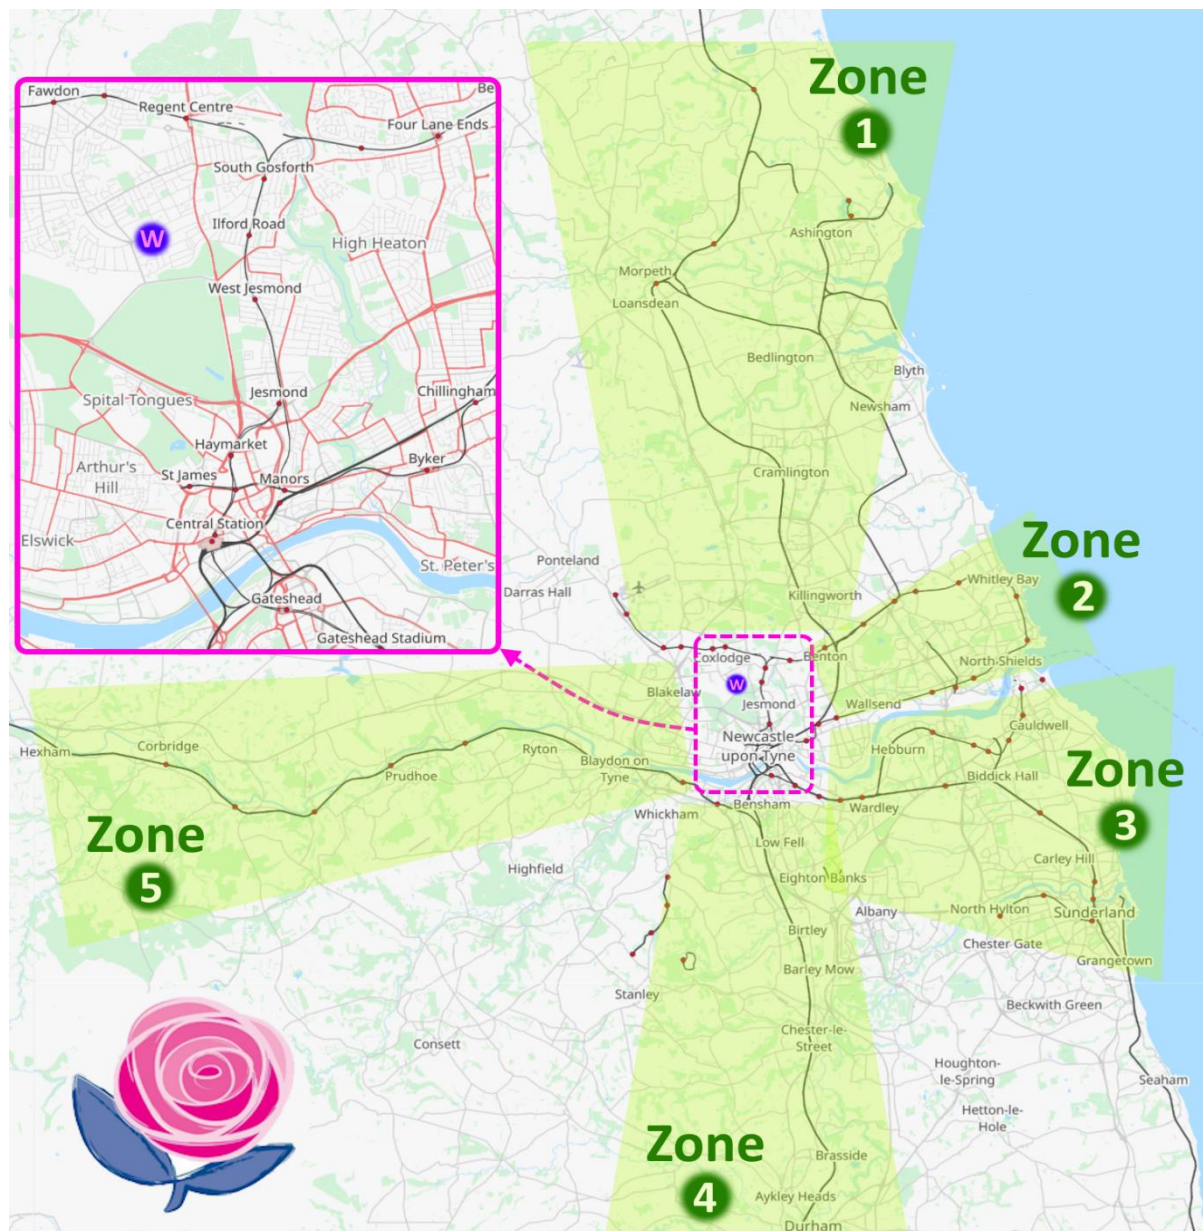

## Travelling to School

Westfield is located in the heart of Gosforth and we are able to offer easy access to the school through a number of transport links. Many of our pupils choose to walk to school or travel by car; our site is easily accessible for on site drop off and pick up at the start and end of the day.

The school is in close proximity to a number of metro stations – South Gosforth, Ilford Road and Regent Centre. Newcastle Central Station is just a short walk from the Town Moor and we are a stone's throw from Gosforth High Street where there are several stops for a number of bus routes.

### Zone 2

Coast Area.  
Metro from Tynemouth, Cullercoats and Whitley Bay

### Zone 5

West Northumberland – Hexham, Corbridge, Wylam

Main pink area Westfield School in relation to South Gosforth Metro, Ilford and West Jesmond